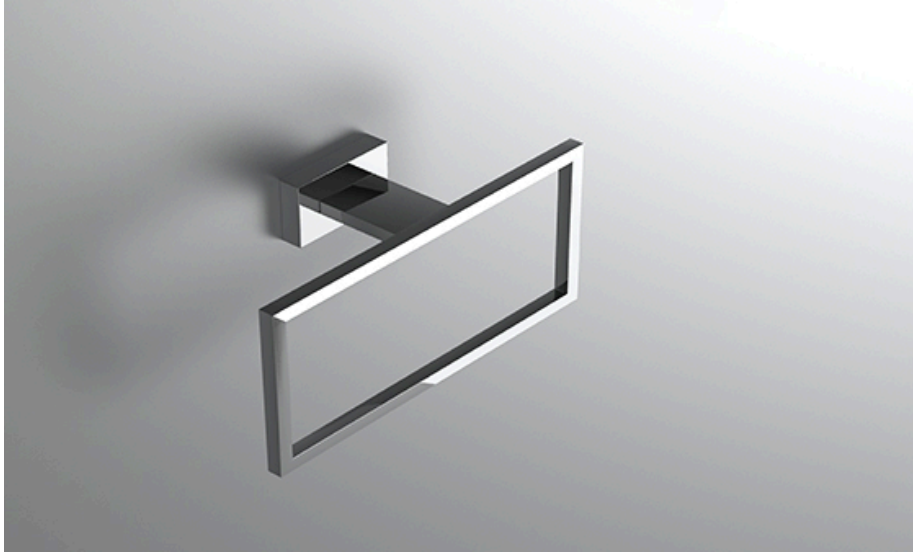

## FEATURES

- Premium 304 Grade Stainless Steel
- Solid Mount Construction
- Concealed Installation Hardware
- State of the art wall anchors included for installation on Dry wall or Tile